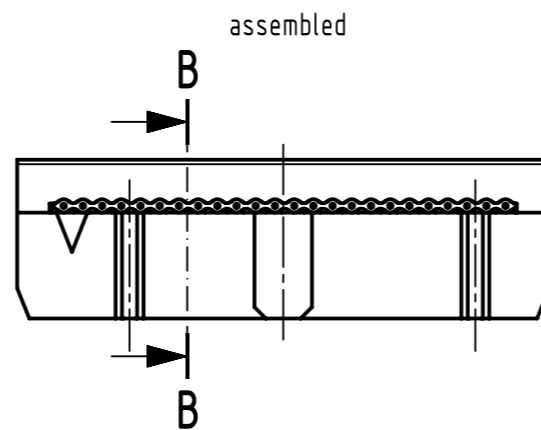

pre-assembled

A-A

assembled

B-B

flat cable
AWG 26/7 - 28/7
(is not scope of delivery)

further information see product data sheet

09 18 524 7803 001	3	black
09 18 524 6803 001	2	
09 18 524 5803 001	S4 (NM30)	grey
09 18 524 7803	3	
09 18 524 6803	2	
09 18 524 5803	S4 (NM30)	
part number	performance level	color

	All Dimensions in mm Original Size DIN A3	Scale 2:1	Free size tol.		Ref.
	All rights reserved Department EL PD	Created by STORCK	Inspected by LEHNERT	Standardisation KOHLER	Date 2020-02-14
HARTING Electronics GmbH D-32339 Espelkamp	Title SEK 18 female open end cover 24-pole			Doc-Key / ECM-Nr. 100700527/UGD/000/B 500000163854	
	Type TB	Number 0918524X803		Rev. B	Page 1/1