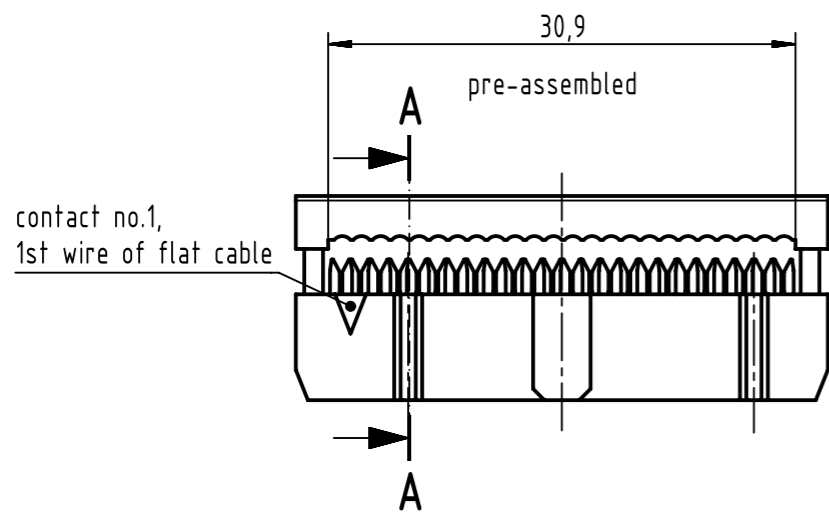

pre-assembled

A-A

assembled

B-B

flat cable
AWG 26/7 - 28/7
(is not scope of delivery)

further information see product data sheet

09 18 524 7803 001	3	black
09 18 524 6803 001	2	
09 18 524 5803 001	S4 (NM30)	grey
09 18 524 7803	3	
09 18 524 6803	2	
09 18 524 5803	S4 (NM30)	
part number	performance level	color

	All Dimensions in mm Original Size DIN A3	Scale 2:1	Free size tol.		Ref.
	All rights reserved Department EL PD	Created by STORCK	Inspected by LEHNERT	Standardisation KOHLER	Date 2020-02-14
HARTING Electronics GmbH D-32339 Espelkamp	Title SEK 18 female open end cover 24-pole			Doc-Key / ECM-Nr. 100700527/UGD/000/B 500000163854	
	Type TB	Number 0918524X803		Rev. B	Page 1/1