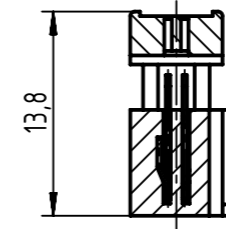

pre-assembled

A-A

assembled

B-B

flat cable
AWG 26/7 - 28/7
(is not scope of delivery)

further information see product data sheet

09 18 524 7803 001	3	black
09 18 524 6803 001	2	
09 18 524 5803 001	S4 (NM30)	grey
09 18 524 7803	3	
09 18 524 6803	2	
09 18 524 5803	S4 (NM30)	
part number	performance level	color

	All Dimensions in mm Original Size DIN A3	Scale 2:1	Free size tol.		Ref.
	All rights reserved Department EL PD	Created by STORCK	Inspected by LEHNERT	Standardisation KOHLER	Date 2020-02-14
HARTING Electronics GmbH D-32339 Espelkamp	Title SEK 18 female open end cover 24-pole			Doc-Key / ECM-Nr. 100700527/UGD/000/B 500000163854	
	Type TB	Number 0918524X803		Rev. B	Page 1/1