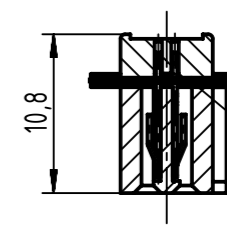

pre-assembled

A-A

assembled

B-B

flat cable
AWG 26/7 - 28/7
(is not scope of delivery)

further information see product data sheet

09 18 524 7803 001	3	black
09 18 524 6803 001	2	
09 18 524 5803 001	S4 (NM30)	grey
09 18 524 7803	3	
09 18 524 6803	2	
09 18 524 5803	S4 (NM30)	
part number	performance level	color

	All Dimensions in mm Original Size DIN A3	Scale 2:1	Free size tol.		Ref.
	All rights reserved Department EL PD	Created by STORCK	Inspected by LEHNERT	Standardisation KOHLER	Date 2020-02-14
HARTING Electronics GmbH D-32339 Espelkamp	Title SEK 18 female open end cover 24-pole			Doc-Key / ECM-Nr. 100700527/UGD/000/B 500000163854	
	Type TB	Number 0918524X803		Rev. B	Page 1/1